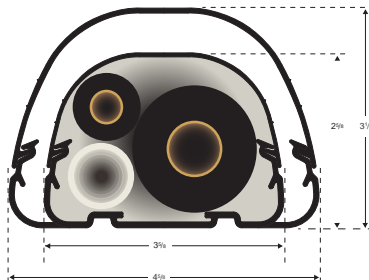

FORTRESS® LINESET COVERS

Continued

Fortress® 3-Step Installation

Application. Fortress® is perfect for mini-splits, high velocity and conventional split air conditioning systems.

Strong. Fortress® ducting is extruded with our special formula rigid polyvinyl chloride, which is UV and weather resistant. The result is a long lasting quality product that will remain attractive and provide protection for many years.

Protective. Fortress® protects lineset, wiring and drain hose from weather, vandalism, pet and pest damage.

Easy to install. Fortress® installs quickly, and can be easily accessed for repairs or replacement of the lineset.

Stylish. Fortress® eliminates unsightly lineset used in a typical installation. Ducting is available in two lineset sizes and four neutral colors - white, ivory, brown and gray to compliment any residential or commercial building.

Paintable. Brush, spray or roller to match or compliment custom colors. Follow paint manufacturers recommendations for vinyl products.

Functional & Professional Appearance

Technical Information

Weather Resistance
Weather resistant PVC,
UV stabilized & fire resistant.
Tested to over 2,000 hours.

Temperature Range
-4°F to 140°F